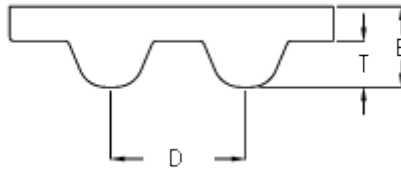

Data Sheet

Article number: 602932750358

Description: Gates timing belt POWERGRIP®
GTX 1440 8MX 40

Measures

D (Pitch)	= 8
Height B mm	= 5.6
Height T mm	= 3.4
Length	= 1440
Number of teeth	= 180
Type	= 1440 8MX 40
Width	= 40